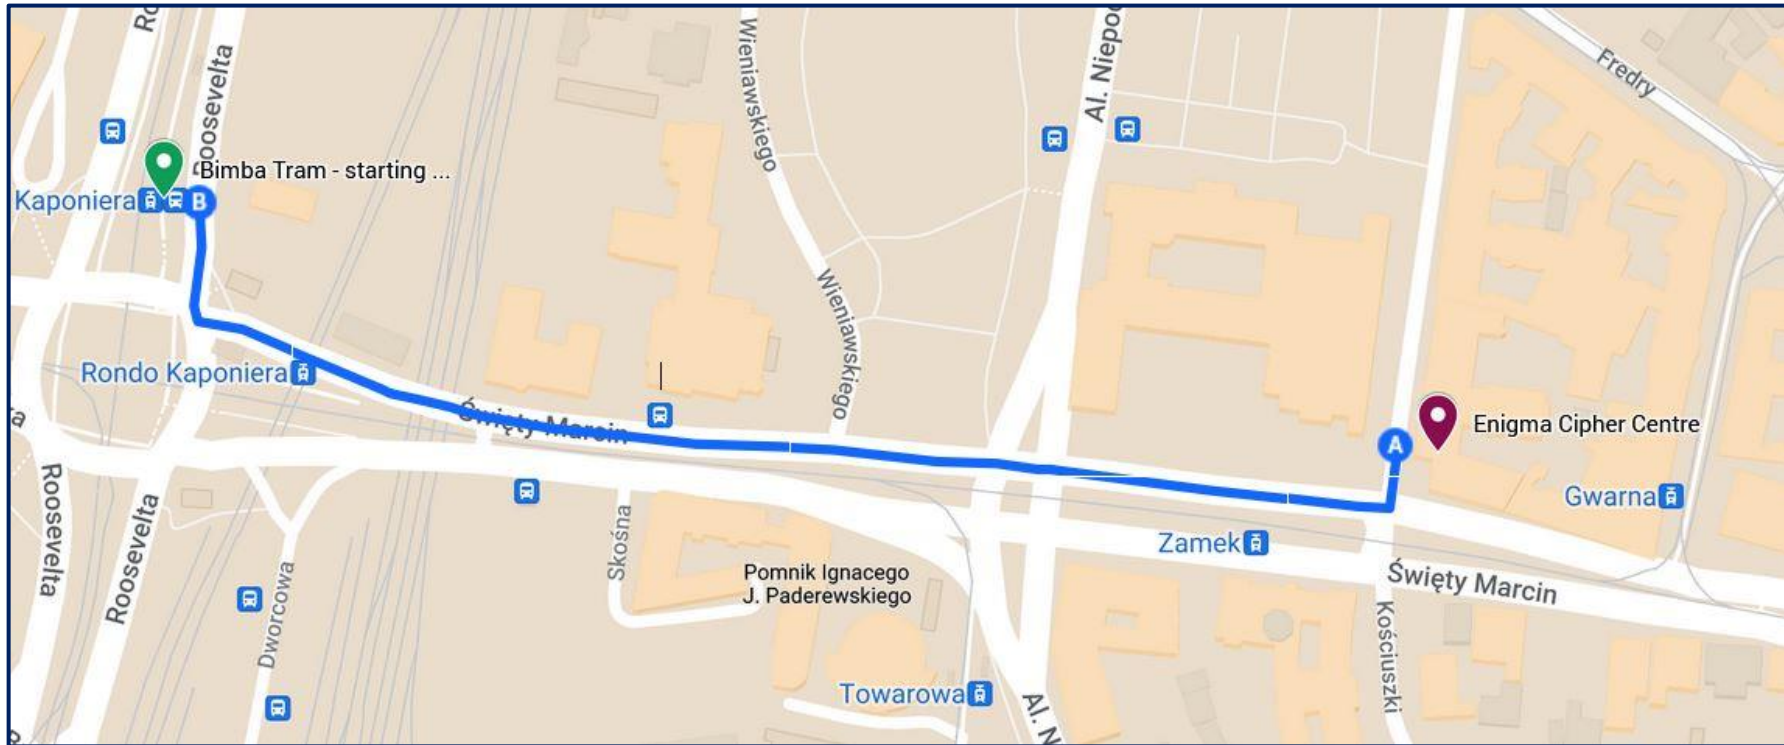

Road from Conference Venue to Enigma Cipher Centre

How to reach by foot (about 30 minutes walk)

- 1) Head north-west towards Przystań in Berdychowo
- 2) Turn left onto Przystań
- 3) Turn right onto Trasa Kórnicka
- 4) Continue along Saint Roch's Bridge
- 5) Continue along Mostowo
- 6) Slightly left into Dowbora-Muśnickiego
- 7) Continue along Plac Bernardyński
- 8) Continue along Zielona
- 9) Turn slightly right onto Por. Janiny Lewandowska
- 10) Continue along Podgórna
- 11) Turn left, direction: Święty Marcin
- 12) Turn right onto Święty Marcin
- 13) Go through the pedestrian crossing
- 14) Turn right onto Kościuszki
- 15) Your destination will be on the right

Road from Enigma Cipher Centre to Bimba Tram starting point

How to reach by foot (about 6 minutes walk)

- 1) Follow Kosciuszko south towards Święty Marcin
- 2) Turn right onto Święty Marcin
- 3) Continue along Roosevelt