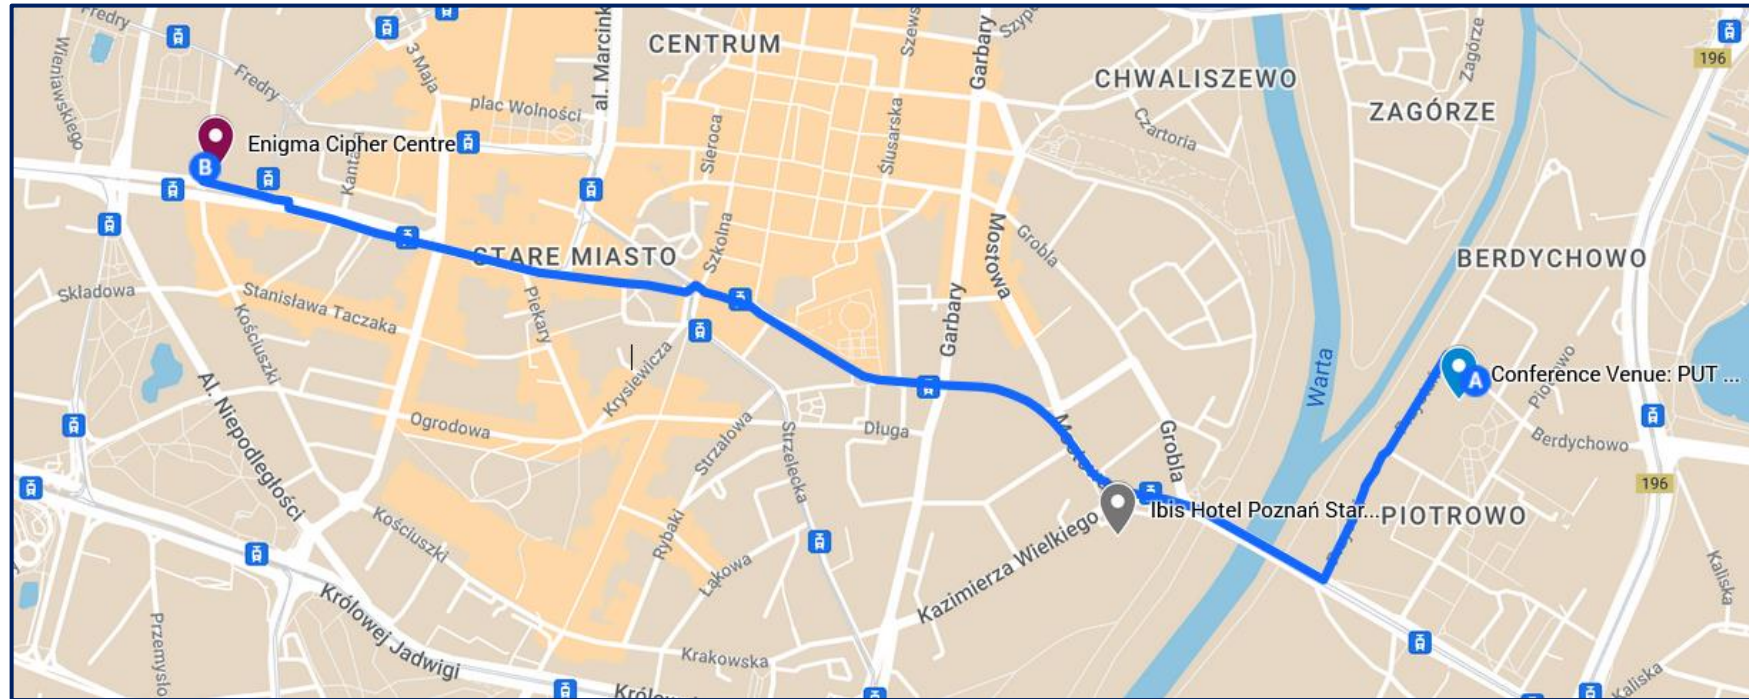

Road from Conference Venue to Enigma Cipher Centre

How to reach by foot (about 30 minutes walk)

- 1) Head north-west towards Przystań in Berdychowo
- 2) Turn left onto Przystań
- 3) Turn right onto Trasa Kórnicka
- 4) Continue along Saint Roch's Bridge
- 5) Continue along Mostowo
- 6) Slightly left into Dowbora-Muśnickiego
- 7) Continue along Plac Bernardyński
- 8) Continue along Zielona
- 9) Turn slightly right onto Por. Janiny Lewandowska
- 10) Continue along Podgórna
- 11) Turn left, direction: Święty Marcin
- 12) Turn right onto Święty Marcin
- 13) Go through the pedestrian crossing
- 14) Turn right onto Kościuszki
- 15) Your destination will be on the right

Road from Enigma Cipher Centre to Bimba Tram starting point

How to reach by foot (about 6 minutes walk)

- 1) Follow Kosciuszko south towards Święty Marcin
- 2) Turn right onto Święty Marcin
- 3) Continue along Roosevelt